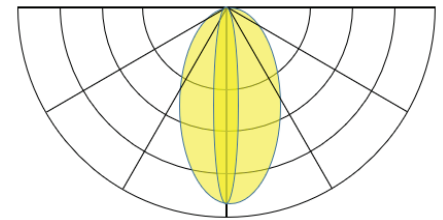

Light Distribution