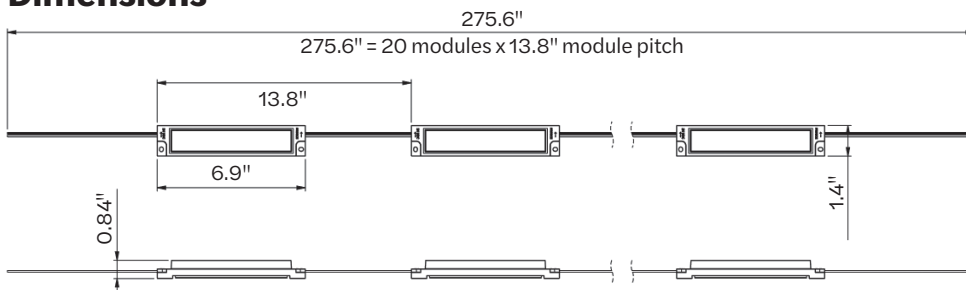

## Specifications

|                              |  |
|------------------------------|--|
| SKU.....                     | HLED-S1720   |
| Ideal depth.....             | For cabinets 5-48"   |
| Beam angle.....              | 11° x 77° directional beam   |
| Power (W).....               | 7.2 W/mod (6.3 W/ft)   |
| Efficacy.....                | 111 lm/W   |
| Lumens.....                  | 800 lm/mod (697 lm/ft)   |
| Color temperature (CCT)..... | 6500 K   |
| Modules/ft.....              | 0.87/ft (fully-stretched)  |
| Environment.....             | IP67   |
| Operating temp.....          | -40° C to +60° C   |
| Storage temp.....            | -40° C to +70° C   |
| Cascade.....                 | 16 mods single-ended power feed<br>32 mods double-ended power feed |
| Packaging.....               | 16 mods/tray (18 ft/tray),<br>1 tray per box, 6 boxes per case     |
| Warranty.....                | 10-Year Product/5-Year Limited Labor                               |

## Max Perimeter Row Distance

- Ideal large cabinet use:
- Recommended depth range 5-48"
  - Recommended distance across 48-120"

| Depth  | Cabinet height (max) | Module-to-module (Max.) |
|--------|----------------------|-------------------------|
| 5"     | 50"                  | 8"                      |
| 6"     | 60"                  |                         |
| 7"     | 84"                  | 9"                      |
| 8-9"   | 96"                  |                         |
| 10-11" | 120"                 |                         |
| 12-15" | 144"                 |                         |

## Dimensions