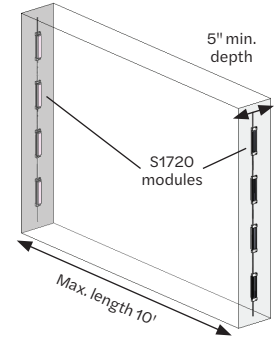

## Specifications

|                              |  |
|------------------------------|--|
| SKU.....                     | HLED-S1720   |
| Ideal depth.....             | For cabinets 5-48"   |
| Beam angle.....              | 11° x 77° directional beam   |
| Power (W).....               | 7.2 W/mod (6.3 W/ft)   |
| Efficacy.....                | 111 lm/W   |
| Lumens.....                  | 800 lm/mod (697 lm/ft)   |
| Color temperature (CCT)..... | 6500 K   |
| Modules/ft.....              | 0.87/ft (fully-stretched)  |
| Environment.....             | IP67   |
| Operating temp.....          | -40° C to +60° C   |
| Storage temp.....            | -40° C to +70° C   |
| Cascade.....                 | 16 mods single-ended power feed<br>32 mods double-ended power feed |
| Packaging.....               | 16 mods/tray (18 ft/tray),<br>1 tray per box, 6 boxes per case     |
| Warranty.....                | 10-Year Product/5-Year Limited Labor                               |

Outdoor or indoor signs, new construction or retrofit

Edge light boxes 4-10 ft across!

Constant Current

## Max Perimeter Row Distance

- Ideal large cabinet use:
- Recommended depth range 5-48"
  - Recommended distance across 48-120"

| Depth  | Cabinet height (max) | Module-to-module (Max.) |
|--------|----------------------|-------------------------|
| 5"     | 50"                  | 8"                      |
| 6"     | 60"                  |                         |
| 7"     | 84"                  | 9"                      |
| 8-9"   | 96"                  |                         |
| 10-11" | 120"                 |                         |
| 12-15" | 144"                 |                         |

## Dimensions