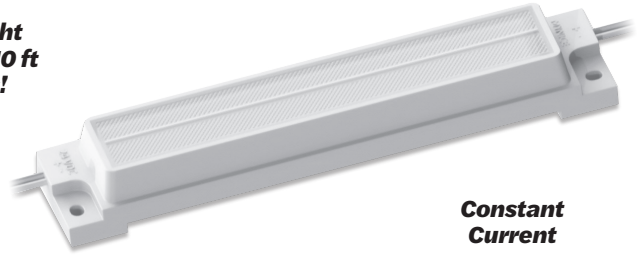

# HanleyLED STELLAR EDGE BIG

24V Edge illumination for light boxes

24  
VDC

Stellar Series

## Specifications

|                              |  |
|------------------------------|--|
| SKU.....                     | HLED-S1720   |
| Ideal depth.....             | For cabinets 5-48"   |
| Beam angle.....              | 11° x 77° directional beam   |
| Power (W).....               | 7.2 W/mod (6.3 W/ft)   |
| Efficacy.....                | 111 lm/W   |
| Lumens.....                  | 800 lm/mod (697 lm/ft)   |
| Color temperature (CCT)..... | 6500 K   |
| Modules/ft.....              | 0.87/ft (fully-stretched)  |
| Environment.....             | IP67   |
| Operating temp.....          | -40° C to +60° C   |
| Storage temp.....            | -40° C to +70° C   |
| Cascade.....                 | 16 mods single-ended power feed<br>32 mods double-ended power feed |
| Packaging.....               | 16 mods/tray (18 ft/tray),<br>1 tray per box, 6 boxes per case     |
| Warranty.....                | 10-Year Product/5-Year Limited Labor                               |

Outdoor or indoor signs, new construction or retrofit

Edge light boxes 4-10 ft across!

Constant Current