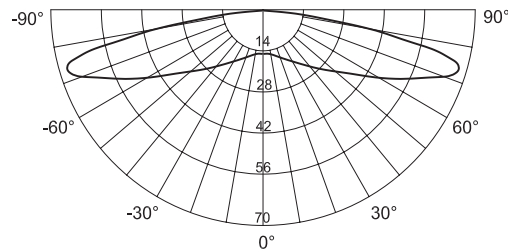

HanleyLED

NRG 4 PRO

24
VDC

24V LED illumination for small channel letters

Specifications

SKU	HLED-PN4-7K24
Beam angle	170° High efficiency optics
Power (W).....	1.44 W/mod (1.83 W/ft)
Color temperature.....	7000 K
Efficacy.....	170 lm/W
Lumens	244 lm/mod (309 lm/ft)
Modules/ft.....	1.27/ft (fully-stretched)
Environment	IP68 waterproof
Operating temp.	-40° C to +60° C
Storage temp.	-40° C to +70° C
Cascade.....	40 mods single-ended power feed 80 mods double-ended power feed
Packaging.....	Anti-static bag, 40 modules (31 ft)/bag, 9 bags/inner carton, 18 bags/outer carton
Warranty.....	10-Year Product/5-Year Limited Labor

**Exceptionally Bright:
69% Brighter Output**

**Constant
Current**

**Ideal for making your own
Cabinet NRG Bars, Single Face
Cabinets, Deep Letters or simply
when "bright" is what you need**

Light Distribution