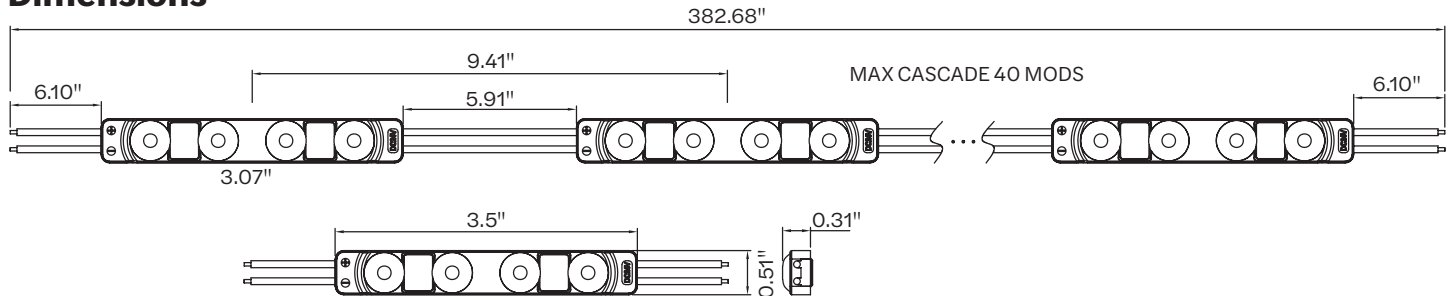

HanleyLED

NRG 4 PRO

24
VDC

24V LED illumination for small channel letters

Specifications

SKU	HLED-PN4-7K24
Beam angle	170° High efficiency optics
Power (W).....	1.44 W/mod (1.83 W/ft)
Color temperature.....	7000 K
Efficacy.....	170 lm/W
Lumens	244 lm/mod (309 lm/ft)
Modules/ft.....	1.27/ft (fully-stretched)
Environment	IP68 waterproof
Operating temp.	-40° C to +60° C
Storage temp.	-40° C to +70° C
Cascade.....	40 mods single-ended power feed 80 mods double-ended power feed
Packaging.....	Anti-static bag, 40 modules (31 ft)/bag, 9 bags/inner carton, 18 bags/outer carton
Warranty.....	10-Year Product/5-Year Limited Labor

**Exceptionally Bright:
69% Brighter Output**

**Constant
Current**

**Ideal for making your own
Cabinet NRG Bars, Single Face
Cabinets, Deep Letters or simply
when "bright" is what you need**

Light Distribution

Power Supply Options

Product	35 W, 24V	60 W, 24V	96 W, 24V	100 W, 24V	150 W, 24V	240 W, 24V	288 W, 24V
NRG 4 Pro	24 mods	41 mods	66 mods	69 mods	104 mods	164 mods	128 mods

Dimensions

principalsloan.com
325.227.4577
3490 Venture Dr., San Angelo, TX 76905