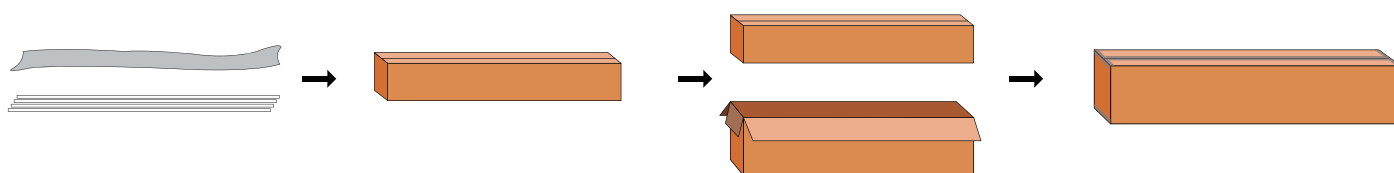

Packaging:

6 Kestrel Sticks Per Box | 12 Kestrel Sticks Per Case

Your power saving, labor saving, cost saving Kestrel Stick is ready to go out of the package. Each stick includes our patented cap design for HO socket retrofits, or mount with aluminum angle bars or our new construction mounting brackets.