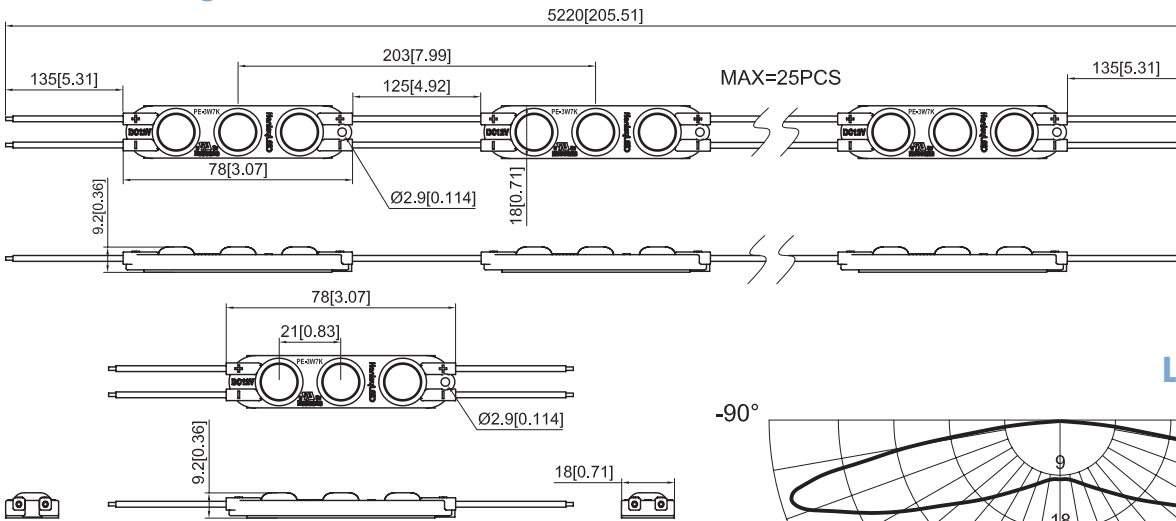

### Specifications

<b>Viewing Angle</b>	170° Phoenix Wing Optics
<b>Input Voltage</b>	12vDC
<b>Watts</b>	1w/mod (1.5w/ft.)
<b>Luminous Efficacy</b>	170 (lm/W)
<b>Modules/Foot</b>	1.5/ft. fully stretched
<b>Protection Grade</b>	IP65 water proof
<b>Packaging</b>	Anti-static bag, 75 modules (50 ft)/bag 5 bags/inner carton   10 bags/outer carton
<b>Warranty</b>	7 Year (Product) / 5 Year (Labor)
<b>Operating Temp.</b>	-40° ~ +60 °C / -40° ~ +140 °F
<b>Storage Temp.</b>	-40° ~ -70 °C / -40° ~ +158 °F
<b>Cascade</b>	25mods single-ended power feed 50mods double-ended power feed

### Profile Drawings